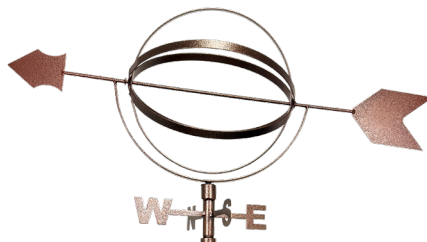

Small 4 Hook Hanger
with optional Globe & Vane

6 Hook Hanger

Small 8 Hook Hanger
with optional Globe

HOOK HANGER DECALS

Fish Decal

Elk Decal

Hummingbird Decal

Bear Decal

Moose Decal

Butterfly Decal

Deer Decal

Cardinal Decal

Heron Decal

Small - 5 Feet Tall

Wall Hooks
12", 18"

Plain Single
Hook Hanger

Plain Double
Hook Hanger

GARDEN GLOBE

WEATHER VANE/GLOBE

Attaches to top of Hook Hangers
12" & 18"

Coppervane Coating

GARDENING ITEMS

RAISED BED PLANTER

- No Bending over
- Grow your plants anywhere