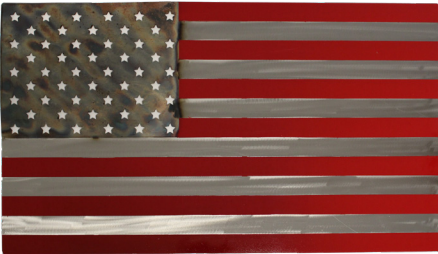

PLANT STANDS

Heart
ONE SIZE

Star
ONE SIZE

Flower Stand
10", 12", 14"

PLANT STANDS

AVAILABLE IN THREE
COLORS AND SIZES

Small, Black

Medium, Silvervein

Large, Coppervein

RUSTIC METAL FLAGS

American Flags

Fireman American Flags

Police American Flags

JAGGED RUSTIC METAL FLAGS

1st Amendment American
Flags

2nd Amendment American
Flags