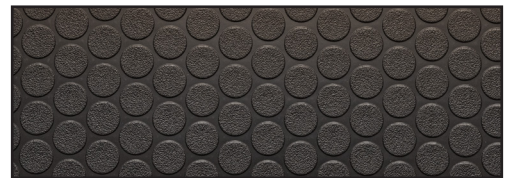

*Close up view of 100% polyvinyl Coin
Texture for slip resistant. Standard on
all steps. Carpet optional.*