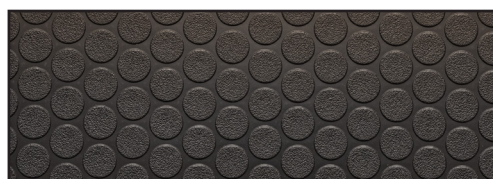

Shown with Polyvinyl

*Close up view of 100% polyvinyl Coin
Texture for slip resistant. Standard on
all steps. Carpet optional.*

Apex Carpet

Coal Carpet

PET RAMPS

PR40

40" Pet Ramp

17½" W x 40" L x 3" D