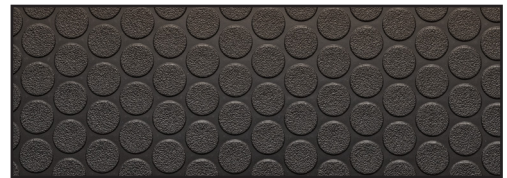

Shown with Polyvinyl

*Close up view of 100% polyvinyl Coin
Texture for slip resistant. Standard on
all steps. Carpet optional.*

Apex Carpet

Coal Carpet

PET RAMPS

PR40

40" Pet Ramp

17½" W x 40" L x 3" D

Adjustable Height 16" to 20" H

Shown in Brown Maple with Asbury Stain

Shown with Polyvinyl

Close up view of 100% polyvinyl Coin Texture for slip resistant. Standard on all steps. *Carpet optional.*

Apex Carpet